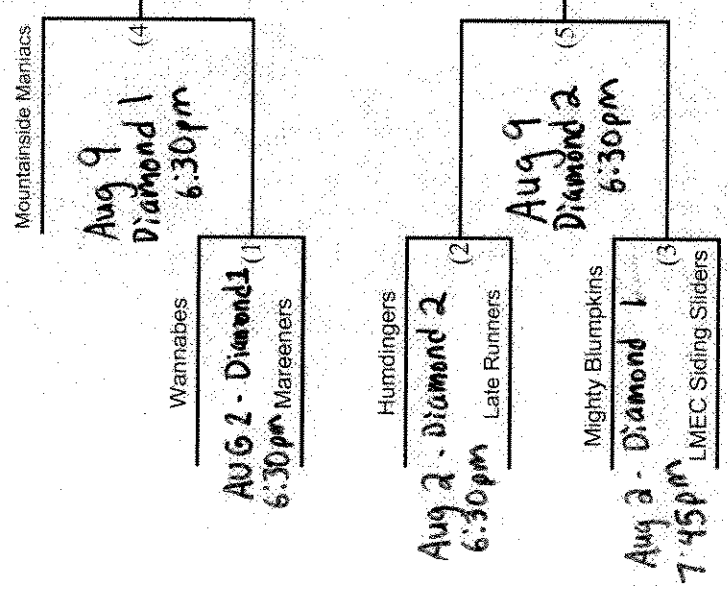

7 Team Double Elimination

Winner's Bracket

Loser's Bracket

--- L12 If First Loss

Home team is considered team ranked higher in standings
 email results to invermereslo@pitch@gmail.com
 Good luck + Have Fun!

- 1- Mountainside Maniacs
- 2- Mighty Blumpkins
- 3- Humdingers
- 4- Wannabes
- 5- Moreeners
- 6- Late Runners
- 7- LMEC Siding Sliders